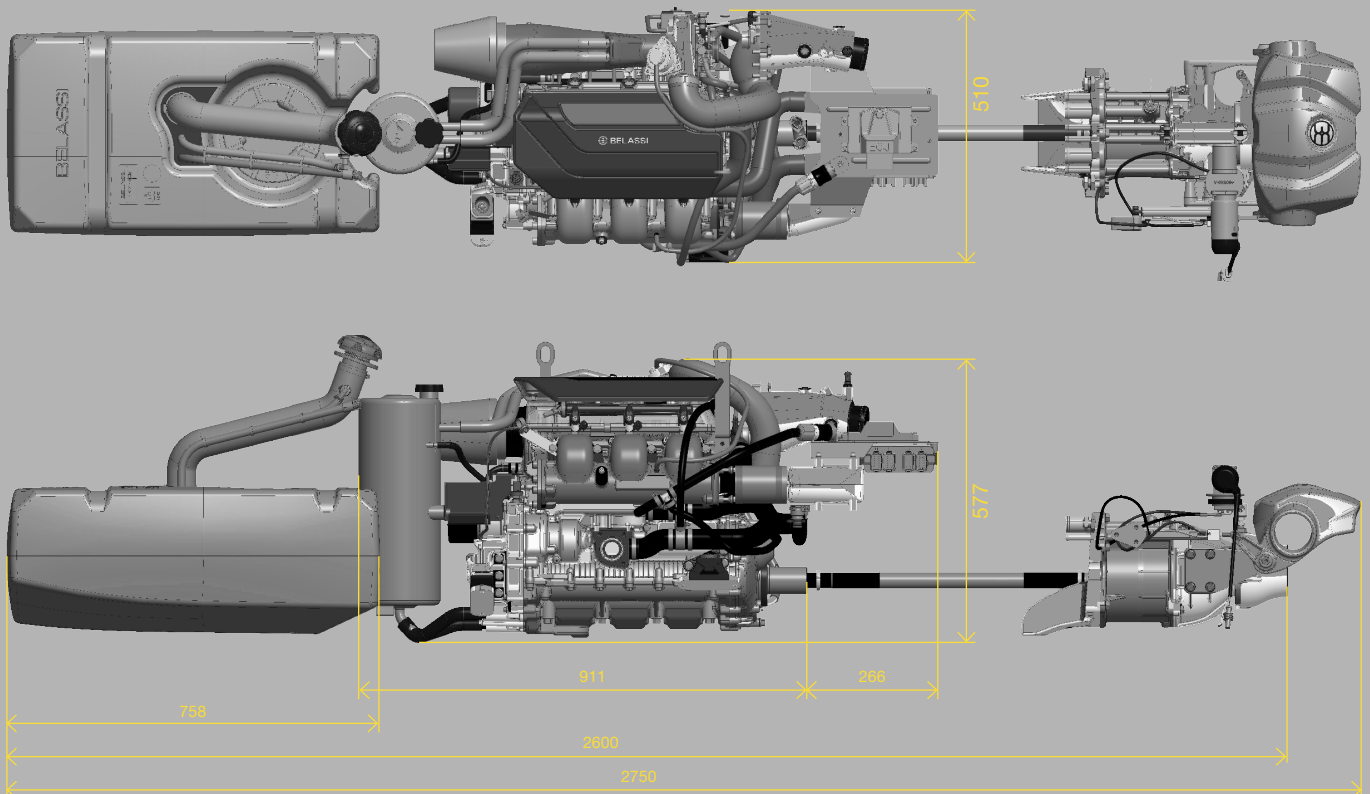

SIZES OF MARINE POWERTRAINS

Belassi 260 Turbo

all measurements in mm

Belassi 330 - 400 Turbo